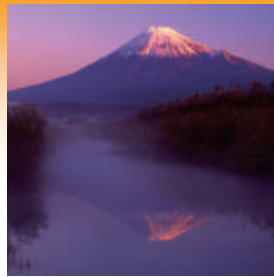

Japan. Endless Discovery.

東海道

TOKAIDO

Take the Tokaido Trail while seeing only the finest between Tokyo and Osaka