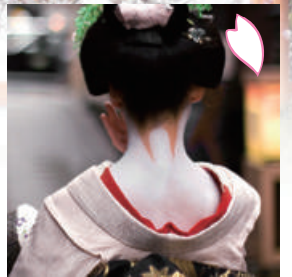

Japan. Endless Discovery.

桜

SAKURA

Fully Escorted Tour Package

Essence of Spring

The Essence of Spring tour will take you on a cultural and colorful journey through Japan's must see sights between Osaka and Tokyo via Kyoto, the ancient and former capital of Japan in perfect Cherry Blossom (Sakura) season in March and April.

With stops at Mt. Fuji and Hakone National Park as well as the experiences on the Bullet Train Ride and in Green Tea Ceremony, this is the perfect introductory tour of Japan.

JAPAN
DELUXE TOURS

CST 2045303-40